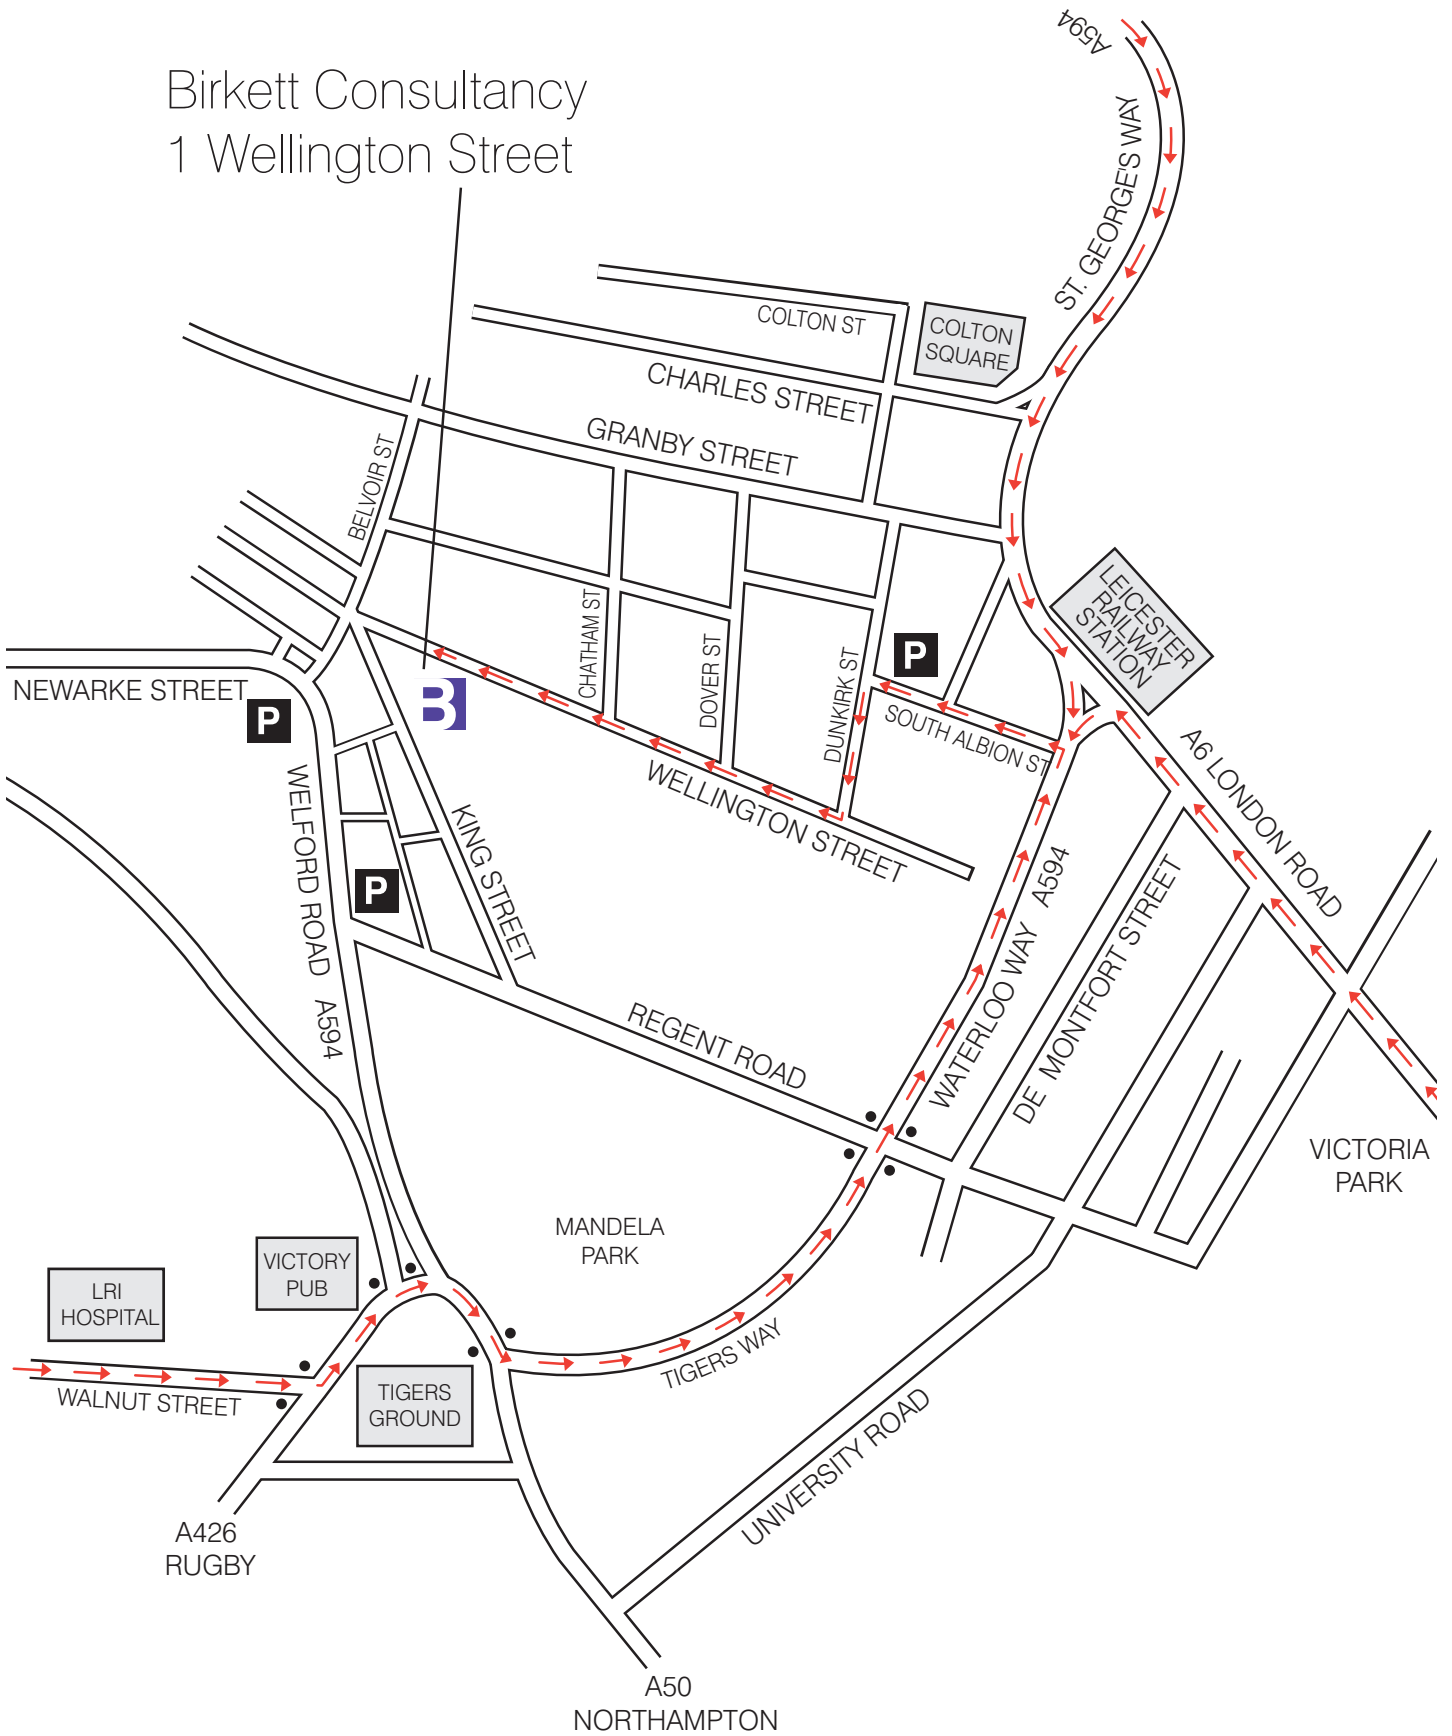

Birkett Consultancy
1 Wellington Street